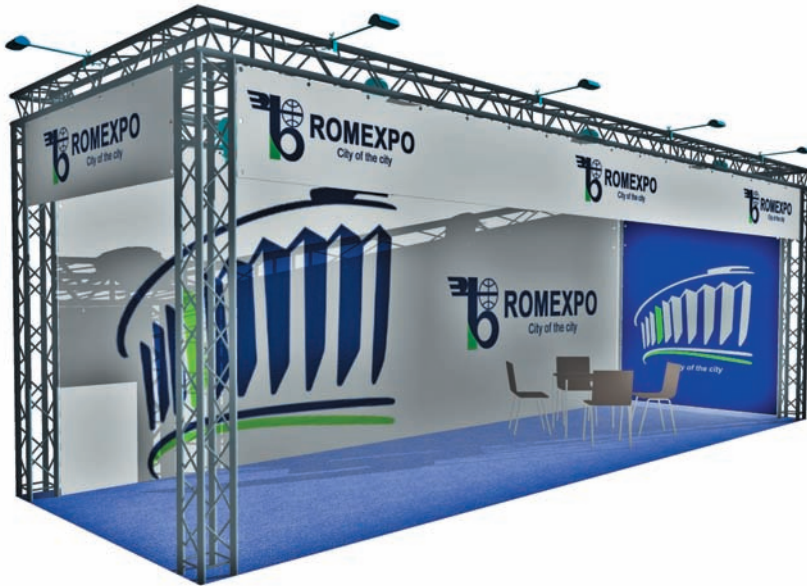

Cod: 03

Renting Stand ADVANTAGE

The equipment of this stand are the following:

- Building system: MSB modular structure
- Single use carpet
- Office with folding door
- Lighting system: reflectors
- Table with 4 chairs
- Clothes hanger, trash bin
- Graphics on the background banner
- Electrical connection 230V/3kW

*) personalized offer depending on area

Cod: 04