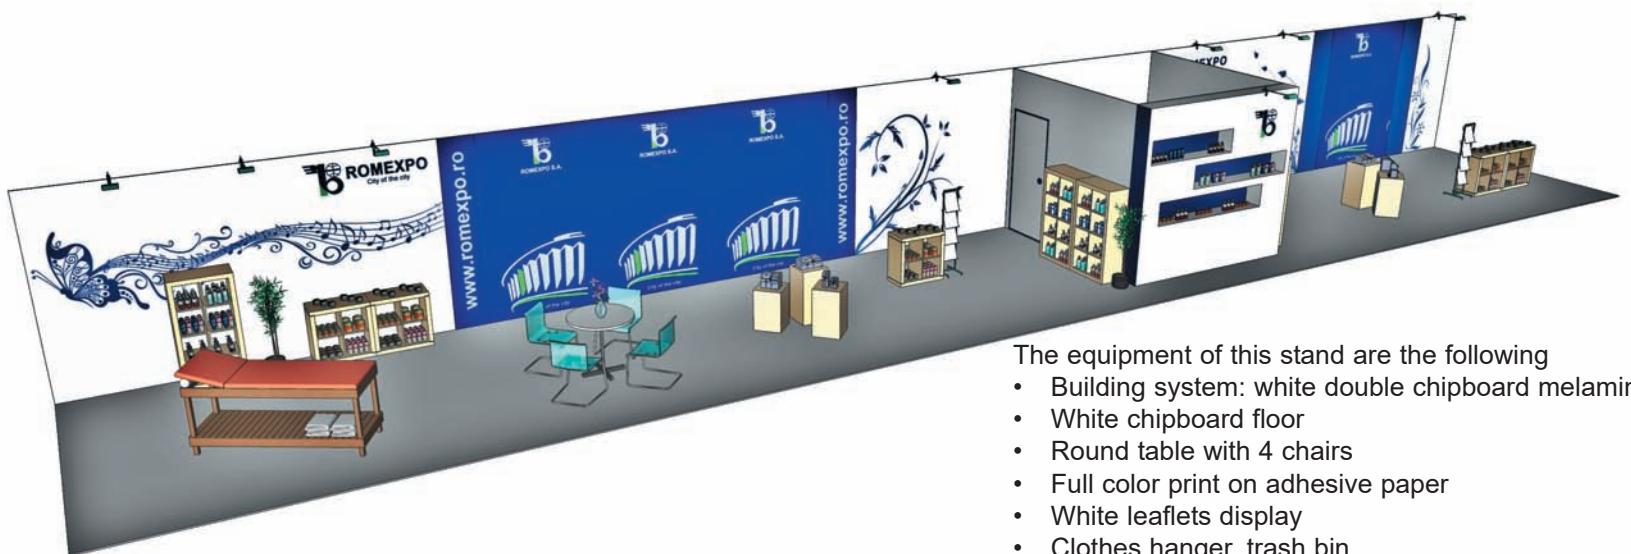

Cod: 01

Renting Indoor Standard Stand

- Walls on the outline (except the opened sides) from panels and modular structure (L panel = 1 m / H panel = 2,5 m / open H = 2,3 m)
- Carpet – one use only
- Fascia board with company name, on the open sides of the stand
- Electrical connection 230V/3kW.
- The stand also includes 1 sqm office (with 1 curtain, 1 panel, 1 clothes hanger).

Cod: 02

Renting Stand EXTRA

The equipment of this stand are the following:

- Walls on the outline (except the open sides) from panels and modular structure (L panou=1 m / H=3,5 m / H liber =2,3m)
- Single use carpet
- Office with folding door
- Table with 4 chairs
- Clothes hanger, trash bin
- Lighting system: spotlights
- Electrical connection 230V/3kW
- Full color print on adhesive paper

*) personalized offer depending on area

Cod: 05

Renting Stand PREMIUM

The equipment of this stand are the following

- Building system: white double chipboard melamine
- White chipboard floor
- Round table with 4 chairs
- Full color print on adhesive paper
- White leaflets display
- Clothes hanger, trash bin
- Ornamental plants
- Electrical connection 230V/3kW

*) personalized offer depending on area

Cod: 06

Renting Outdoor Standard Stand

- Walls on the outline, platform/stage, roof
- Carpet – one use only
- Fascia board with company name, on the main side of the booth
- Power panel 230V/3kW
- 1 table, 3 chairs, 1 garbage bin, 1 spotlights/4sqm, 1 plug
- The stand also includes 1 sqm office (with 1 curtain, 1 pannel, 1 clothes hanger)