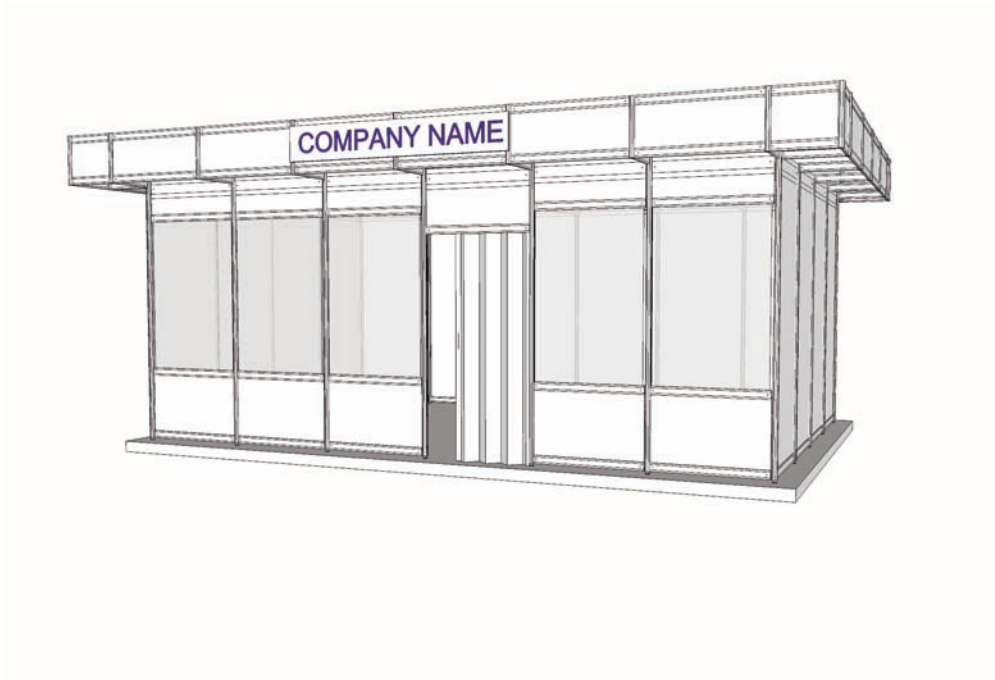

Cod: 01

Renting Indoor Standard Stand

- Walls on the outline (except the opened sides) from panels and modular structure (L panel = 1 m / H panel = 2,5 m / open H = 2,3 m)
- Carpet – one use only
- Fascia board with company name, on the open sides of the stand
- Electrical connection 230V/3kW.
- The stand also includes 1 sqm office (with 1 curtain, 1 panel, 1 clothes hanger).

Cod: 02

Renting Stand EXTRA

The equipment of this stand are the following:

- Walls on the outline (except the open sides) from panels and modular structure (L panou=1 m / H=3,5 m / H liber =2,3m)
- Single use carpet
- Office with folding door
- Table with 4 chairs
- Clothes hanger, trash bin
- Lighting system: spotlights
- Electrical connection 230V/3kW
- Full color print on adhesive paper

*) personalized offer depending on area

Cod: 05

Renting Stand PREMIUM

The equipment of this stand are the following

- Building system: white double chipboard melamine
- White chipboard floor
- Round table with 4 chairs
- Full color print on adhesive paper
- White leaflets display
- Clothes hanger, trash bin
- Ornamental plants
- Electrical connection 230V/3kW

*) personalized offer depending on area

Cod: 06

Renting Outdoor Standard Stand

- Walls on the outline, platform/stage, roof
- Carpet – one use only
- Fascia board with company name, on the main side of the booth
- Power panel 230V/3kW
- 1 table, 3 chairs, 1 garbage bin, 1 spotlights/4sqm, 1 plug
- The stand also includes 1 sqm office (with 1 curtain, 1 pannel, 1 clothes hanger)