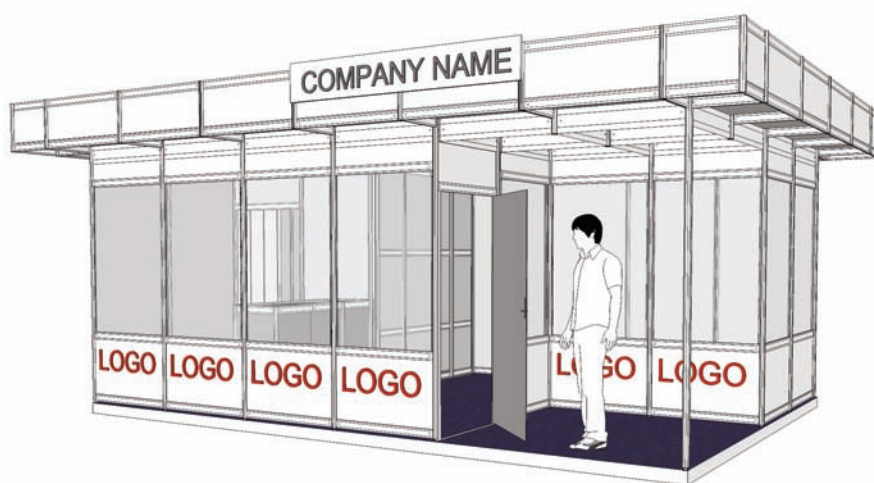

Renting Outdoor Customized Stand

The customized stand is built up based on a commonly agreed structure

The structures available:

- Modular structure
- Stage structure
- Ready built wooden lodge

*) personalized offer depending on area